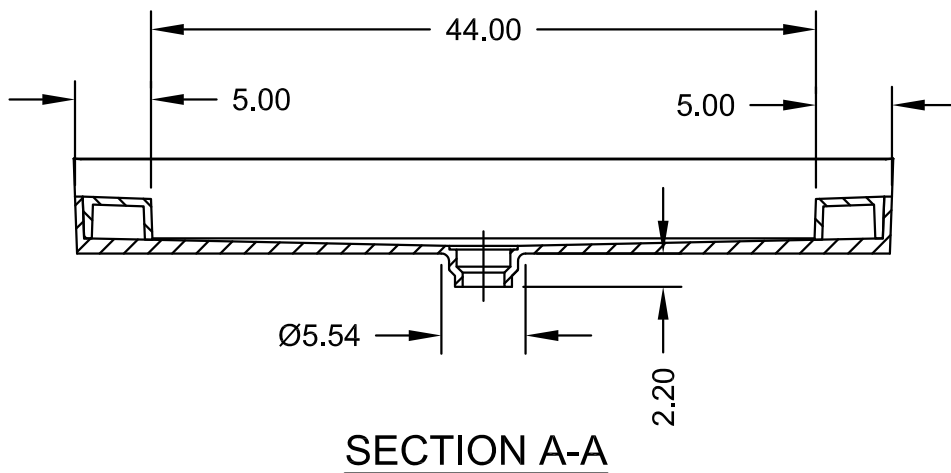

TILE READY[®] Triple Curb Shower Pan

Redi Base[™] Model 3054CDT

(30"D x 54"W - Center Drain, Curbs on 54" side, 30" left side & 30" right side)

SCALE: 1/12

Toll Free 800.232.6156 techsupport@tileredi.com
 Tel: 954.323.0125
 Fax: 954.344.8064 www.tileredi.com