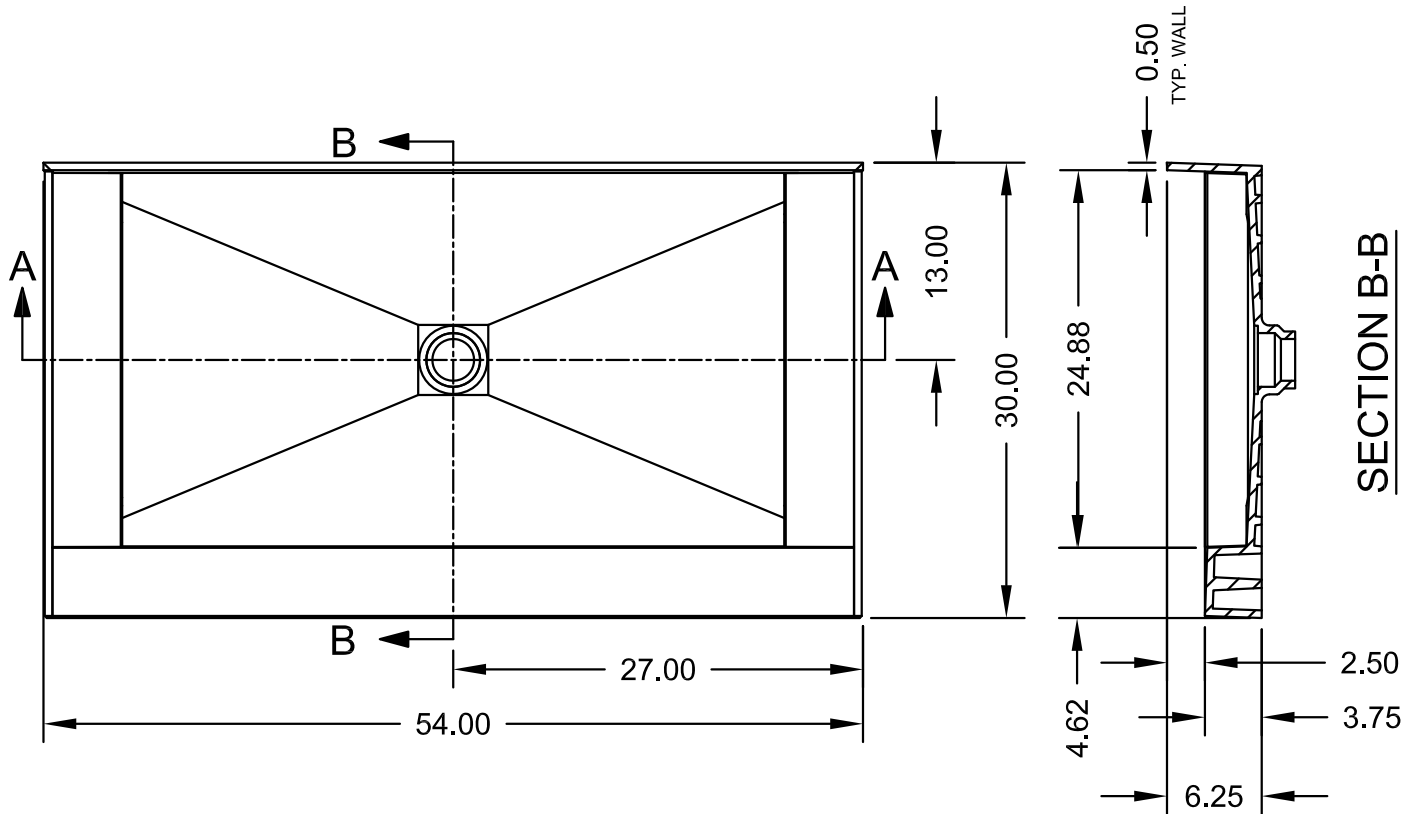

TILE READY[®] Triple Curb Shower Pan

Redi Base[™] Model 3054CDT

(30"D x 54"W - Center Drain, Curbs on 54" side, 30" left side & 30" right side)

SCALE: 1/12

Toll Free 800.232.6156 techsupport@tileredi.com
 Tel: 954.323.0125
 Fax: 954.344.8064 www.tileredi.com