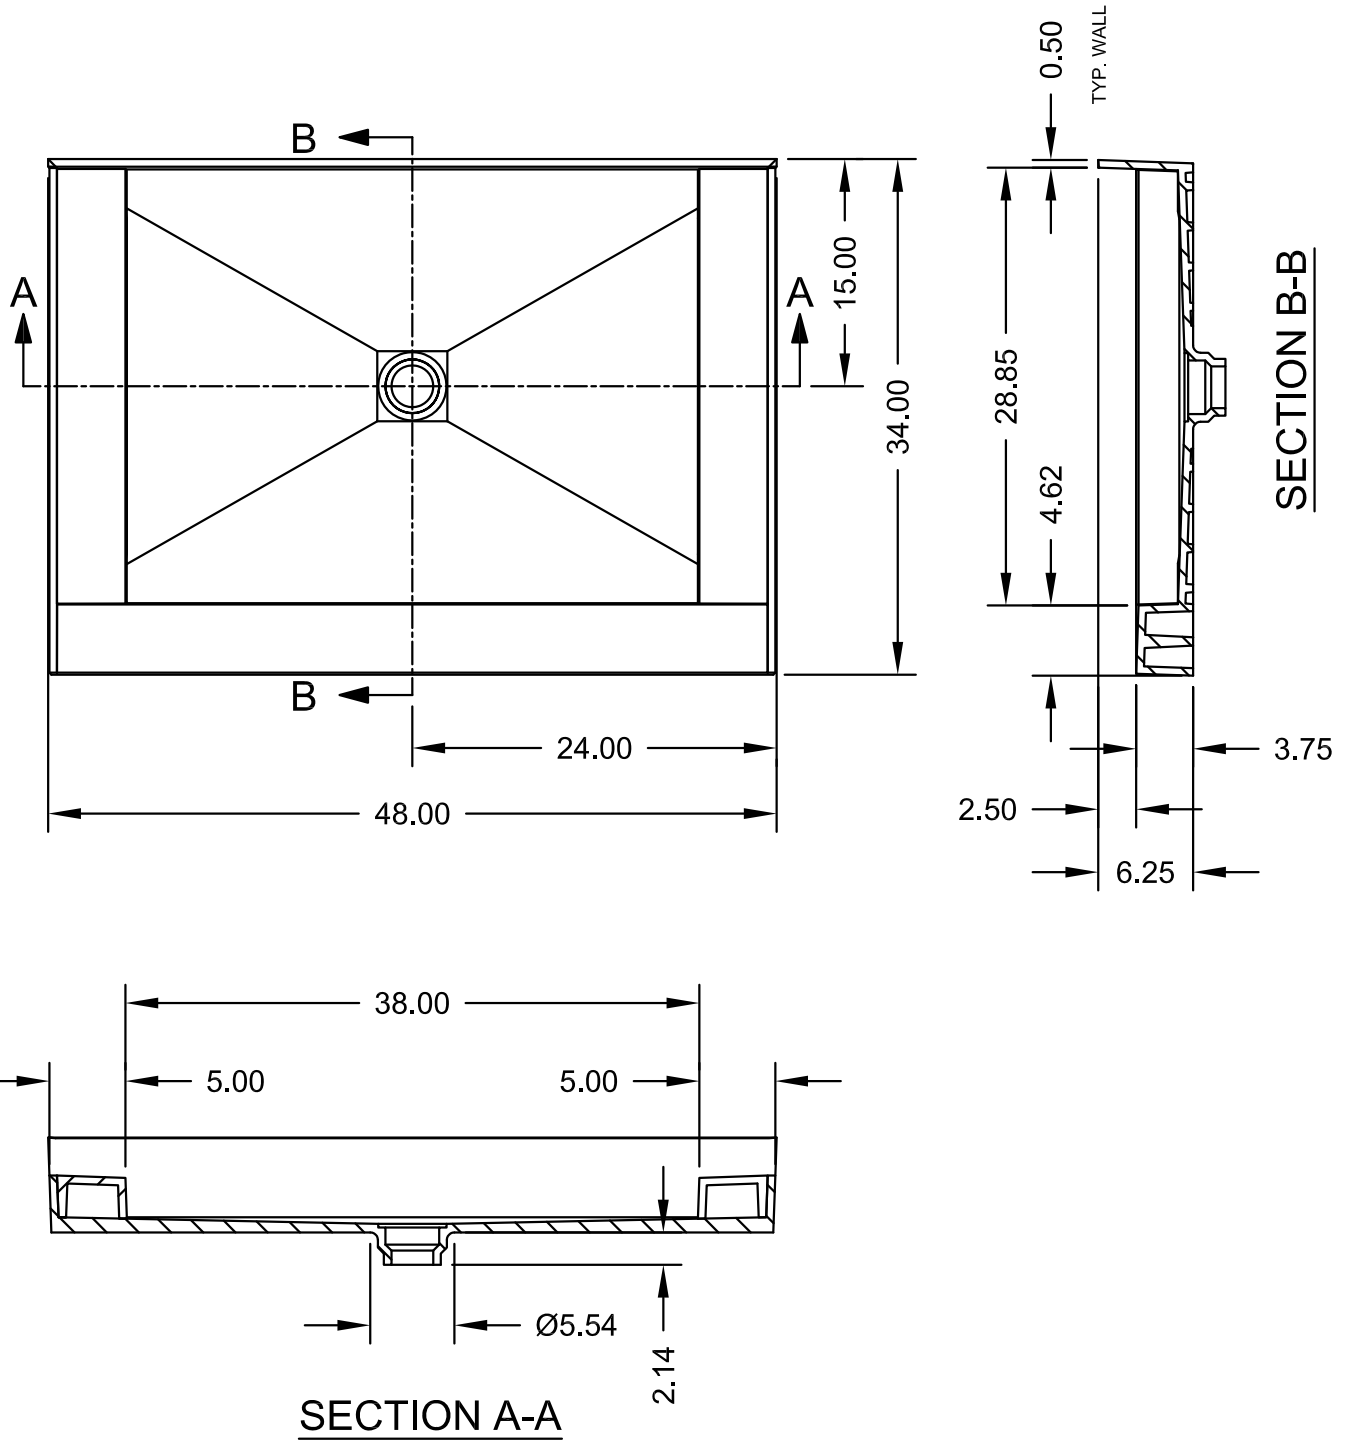

TILE READY[®] Triple Curb Shower Pan

Redi Base[™] Model 3448CDT

(34"D x 48"W - Center Drain, Curbs on 48" side, 34" left side & 34" right side)

SCALE: 1/12

Toll Free 800.232.6156 techsupport@tileredi.com
Tel: 954.323.0125
Fax: 954.344.8064 www.tileredi.com