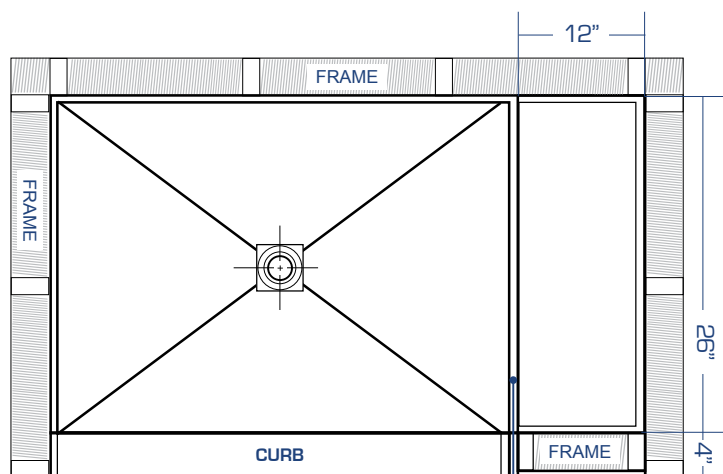

FITS ALL 30" DEPTH REDI BASES

DIMENSION- A = 26"

DIMENSION- B = 12"

DIMENSION- C = 11⁶/₈"

NOTE:

The 1/2 inch wide Leg Board Bench is installed directly over the 1/2" wide Redi **BASE**™ splash wall.