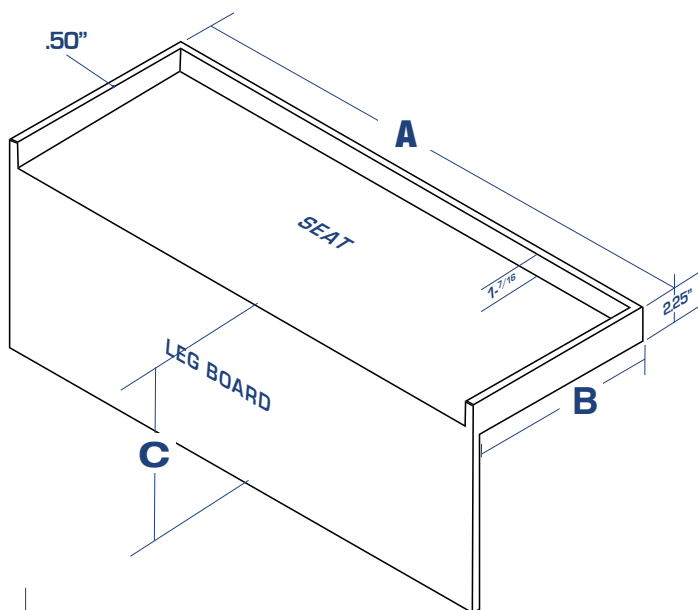

FITS ALL 30" DEPTH REDI BASES

DIMENSION- A = 26"

DIMENSION- B = 12"

DIMENSION- C = 11⁶/₈"

NOTE:

The 1/2 inch wide Leg Board Bench is installed directly over the 1/2" wide Redi **BASE**™ splash wall.