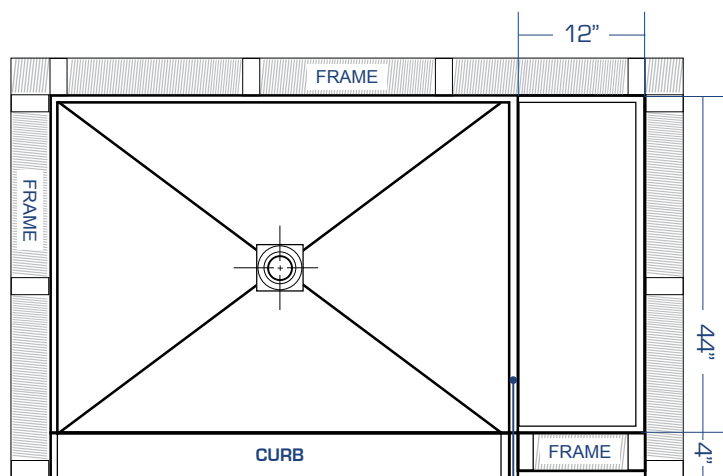

## FITS ALL 48" DEPTH REDI BASES

DIMENSION- A = 44"

DIMENSION- B = 12"

DIMENSION- C = 11<sup>6</sup>/<sub>8</sub>"

**NOTE:**

The 1/2 inch wide Leg Board Bench is installed directly over the 1/2" wide Redi **BASE**™ splash wall.