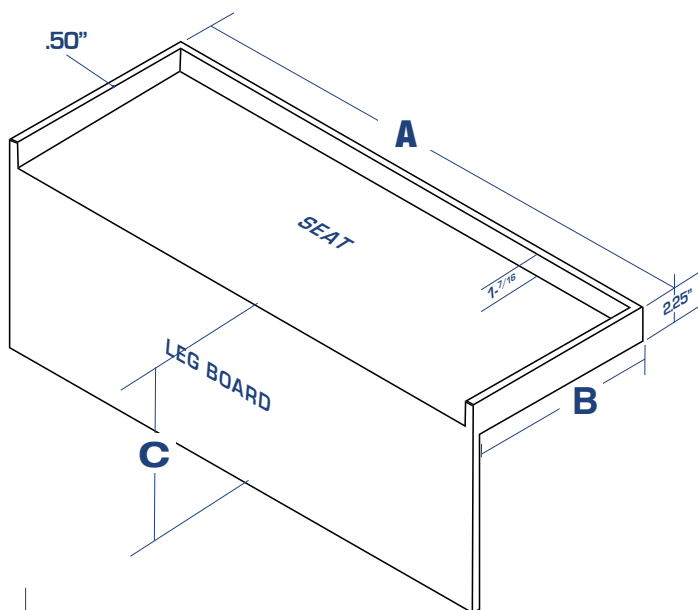

## FITS ALL 48" DEPTH REDI BASES

DIMENSION- A = 44"

DIMENSION- B = 12"

DIMENSION- C = 11<sup>6</sup>/<sub>8</sub>"

**NOTE:**

The 1/2 inch wide Leg Board Bench is installed directly over the 1/2" wide Redi **BASE**™ splash wall.